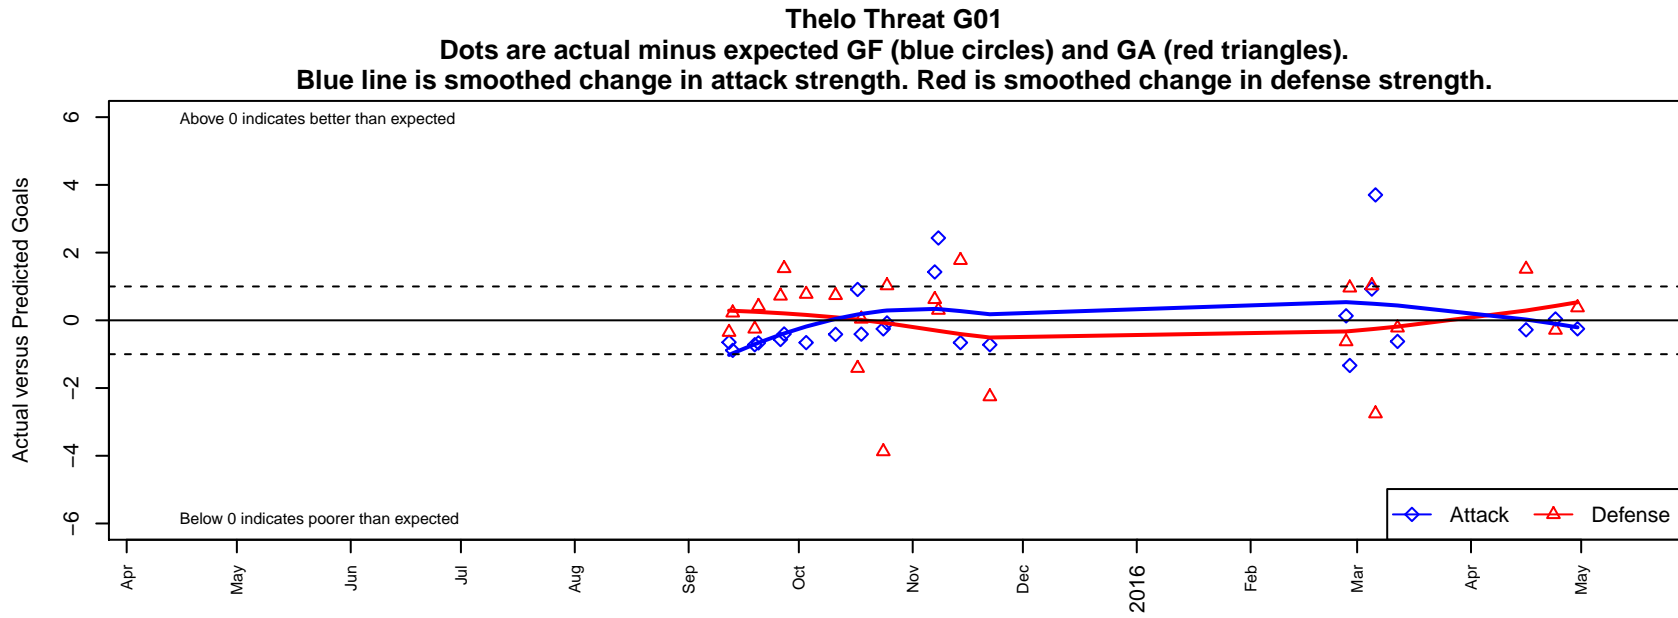

# Thelo Threat G01

Thelo United Futbol  
Milwaukie, OR  
G01 total strength=989  
attack=2.08 defense=1.78  
fall league = PTT G01 Div 1 Red  
spr league = Spr OYS G01 Div 1 White

alt names used:

Venues played:  
2015 PTT G01 Division 1 Red  
2015 OYS Presidents Cup G01  
2015 Spr OYS G01 Division 1 White

**attack and defense variance (black dot)  
relative to other teams  
and top 10 in region**

**attack and defense rating  
relative to others at age  
and all opponents in last 13 months**

**Performance relative to 13 month average**