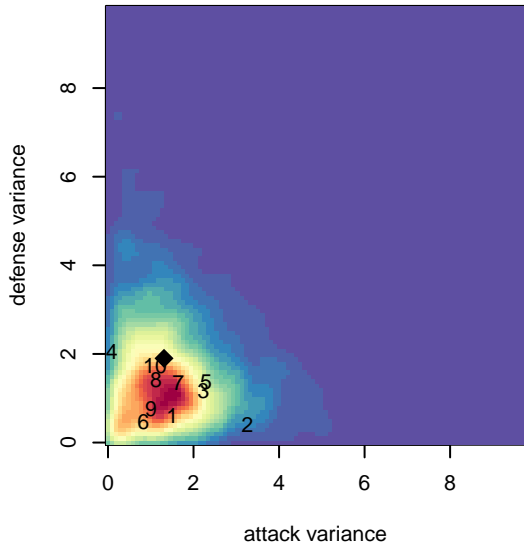

# Thelo Threat G01

Thelo United Futbol  
Milwaukie, OR  
G01 total strength=989  
attack=2.08 defense=1.78  
fall league = PTT G01 Div 1 Red  
spr league = Spr OYS G01 Div 1 White

alt names used:

Venues played:  
2015 PTT G01 Division 1 Red  
2015 OYS Presidents Cup G01  
2015 Spr OYS G01 Division 1 White

**attack and defense variance (black dot)  
relative to other teams  
and top 10 in region**

**attack and defense rating  
relative to others at age  
and all opponents in last 13 months**

**Performance relative to 13 month average**