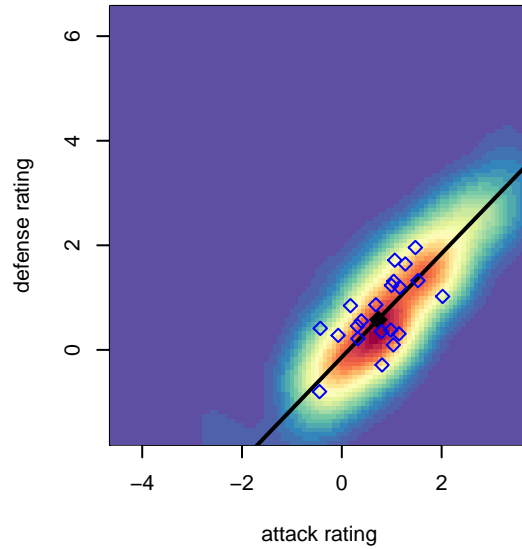

# Thelo Threat G01

Thelo United Futbol  
Milwaukie, OR  
G01 total strength=989  
attack=2.08 defense=1.78  
fall league = PTT G01 Div 1 Red  
spr league = Spr OYS G01 Div 1 White

alt names used:

Venues played:  
2015 PTT G01 Division 1 Red  
2015 OYS Presidents Cup G01  
2015 Spr OYS G01 Division 1 White

**attack and defense variance (black dot)  
relative to other teams  
and top 10 in region**

**attack and defense rating  
relative to others at age  
and all opponents in last 13 months**

**Performance relative to 13 month average**