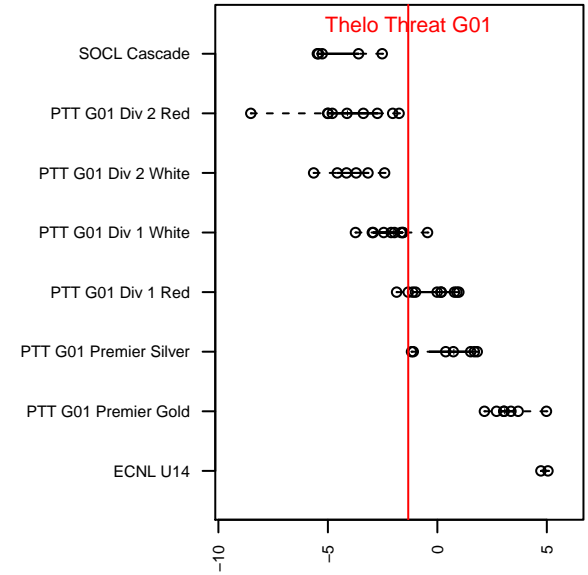

# Thelo Threat G01

Thelo United Futbol  
Milwaukie, OR  
G01 total strength=989  
attack=2.08 defense=1.78  
fall league = PTT G01 Div 1 Red  
spr league = Spr OYS G01 Div 1 White

alt names used:

Venues played:  
2015 PTT G01 Division 1 Red  
2015 OYS Presidents Cup G01  
2015 Spr OYS G01 Division 1 White

**attack and defense variance (black dot)  
relative to other teams  
and top 10 in region**

**attack and defense rating  
relative to others at age  
and all opponents in last 13 months**

**Performance relative to 13 month average**